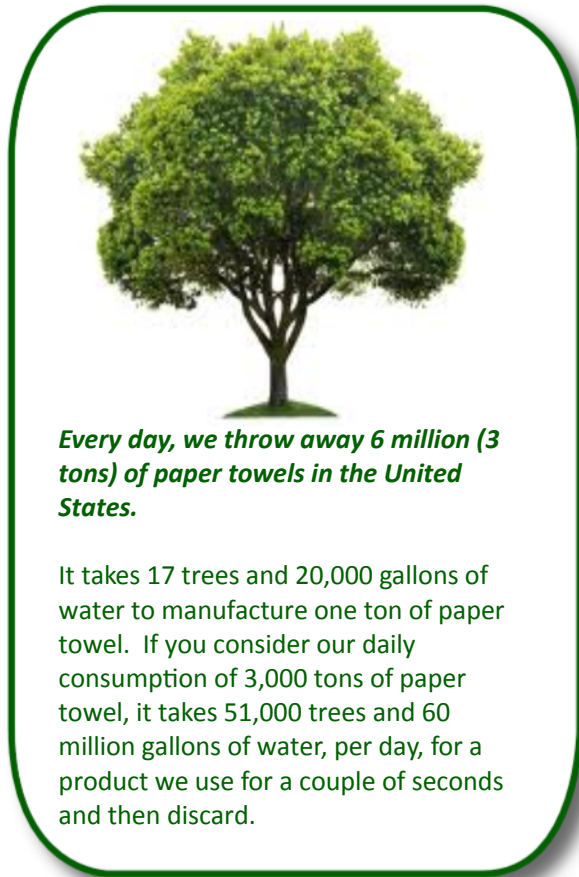

Removes more bacteria from surfaces than microfiber.

Biodegradable and environmentally friendly.

One roll replaces 15 rolls of paper towel.

Certified compostable.

Mildew resistant.

*University of Arkansas testing, August, 2011

Buying paper towels is the same as throwing your money in the trash.

Why spend money on something you're going to throw away?

One roll replaces 15 rolls of paper towel.

Absorbs 10 times its weight.

Machine washable and dishwasher safe.

Reusable.

Every day, we throw away 6 million (3 tons) of paper towels in the United States.

It takes 17 trees and 20,000 gallons of water to manufacture one ton of paper towel. If you consider our daily consumption of 3,000 tons of paper towel, it takes 51,000 trees and 60 million gallons of water, per day, for a product we use for a couple of seconds and then discard.